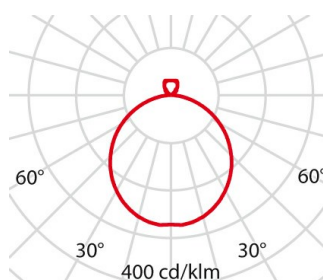

Photometric data